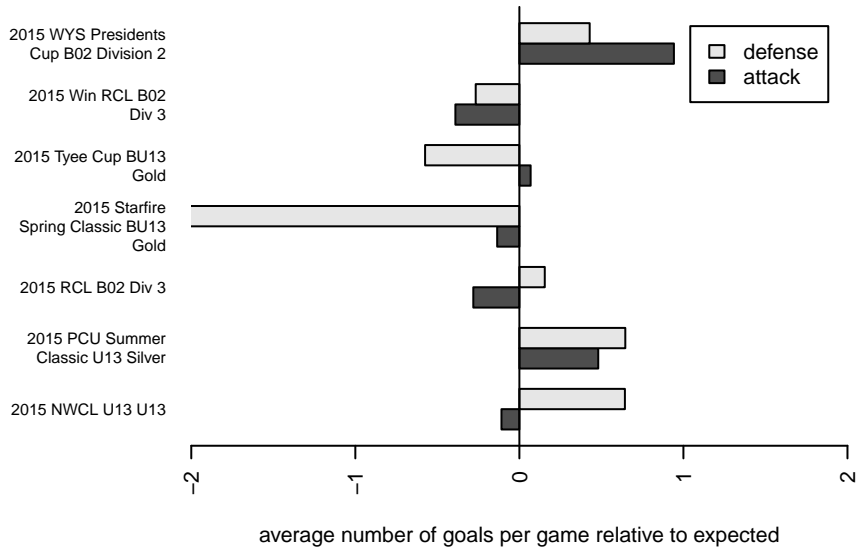

Venues played:  
 2015 Starfire Spring Classic BU13 Gold  
 2015 PCU Summer Classic U13 Silver  
 2015 Tye Cup BU13 Gold  
 2015 NWCL U13 U13  
 2015 RCL B02 Div 3  
 2015 RCL B02 7V2  
 2015 Win RCL B02 Div 3  
 2015 WYS Presidents Cup B02 Division 2

**attack and defense variance (black dot)  
relative to other teams  
and top 10 in region**

**attack and defense rating  
relative to others at age  
and all opponents in last 13 months**

**Performance relative to 13 month average**