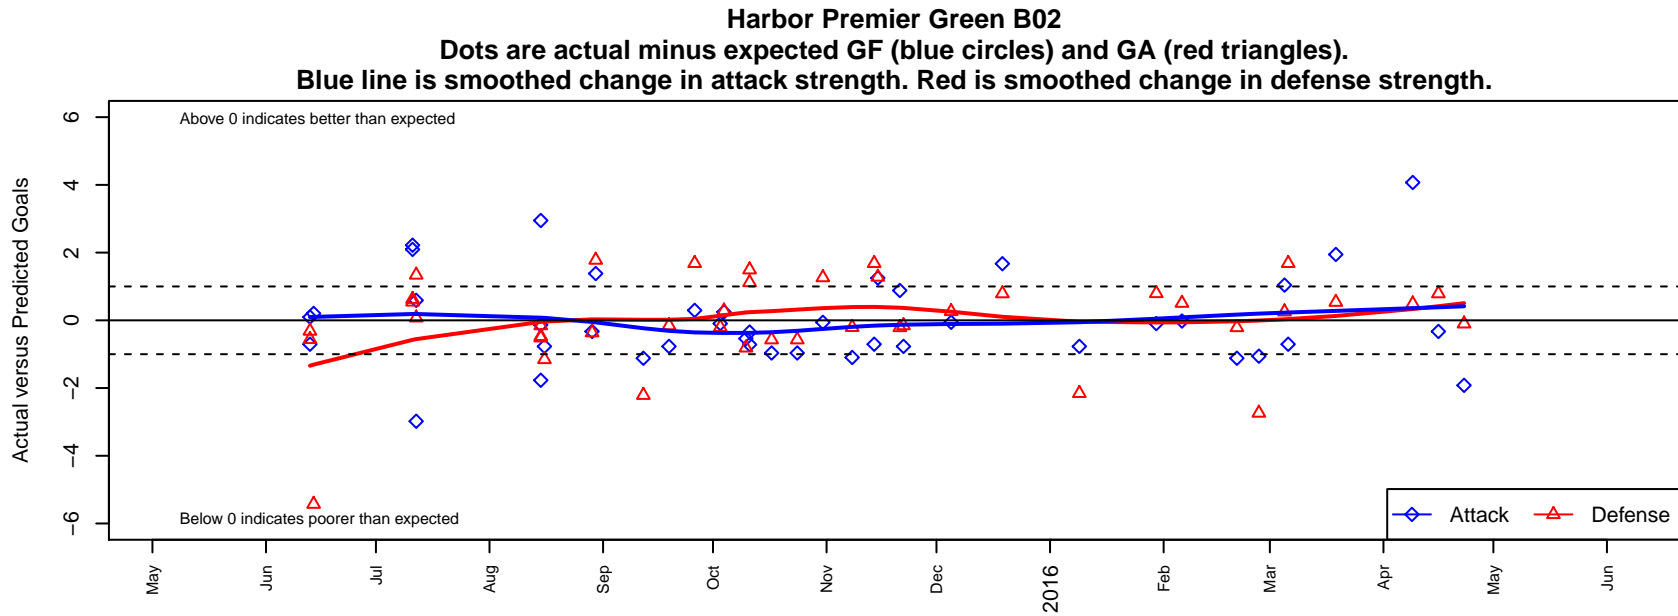

## Harbor Premier Green B02

Harbor FC  
 Gig Harbor, WA  
 B02 total strength=924  
 attack=1.88 defense=1.25  
 fall league = RCL B02 Div 3, RCL B02 7V2  
 spr league = Win RCL B02 Div 3  
 notes= Canas 2013; Alire 2014

**attack and defense variance (black dot)  
relative to other teams  
and top 10 in region**

**attack and defense rating  
relative to others at age  
and all opponents in last 13 months**

**Performance relative to 13 month average**