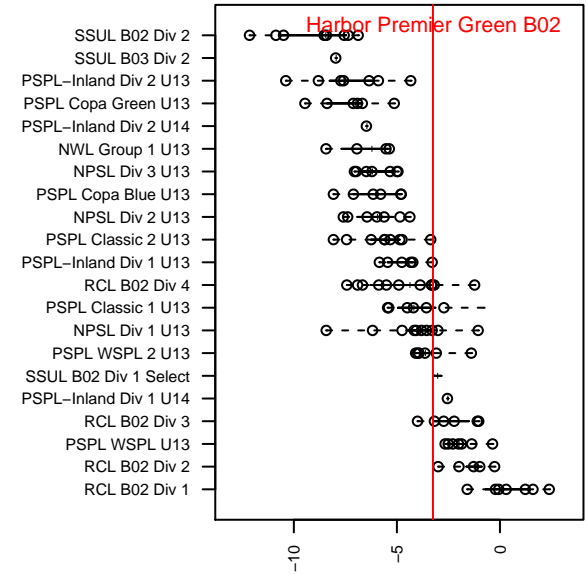

## Harbor Premier Green B02

Harbor FC  
 Gig Harbor, WA  
 B02 total strength=924  
 attack=1.88 defense=1.25  
 fall league = RCL B02 Div 3, RCL B02 7V2  
 spr league = Win RCL B02 Div 3  
 notes= Canas 2013; Alire 2014

alt names used:  
 Harbor Premier BU13 Green  
 HARBOR PREMIER GREEN B02 (WA)  
 Harbor Premier B02 Green A  
 Harbor B02 Green  
 Harbor Premier B02 Green A  
 Harbor Premier B02 Green A  
 HARBOR PREMIER GREEN B02  
 Harbor Premier B02 Green A

Venues played:  
 2015 Starfire Spring Classic BU13 Gold  
 2015 PCU Summer Classic U13 Silver  
 2015 Tye Cup BU13 Gold  
 2015 NWCL U13 U13  
 2015 RCL B02 Div 3  
 2015 RCL B02 7V2  
 2015 Win RCL B02 Div 3  
 2015 WYS Presidents Cup B02 Division 2

**attack and defense variance (black dot)  
relative to other teams  
and top 10 in region**

**attack and defense rating  
relative to others at age  
and all opponents in last 13 months**

**Performance relative to 13 month average**